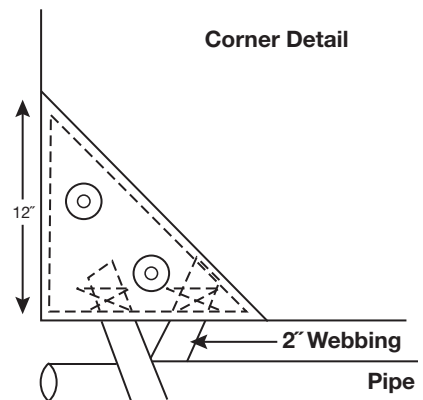

**500 lbs.  
pull  
strength**

eyelet for  
traditional  
tie down

2" webbing  
loop for easy  
pipe insert

**Versatile:**

# Heavy Duty Bale Covers

BY **INLAND PLASTICS LTD.**

Experience Manufacturing & Distributing Hay Covers In Canada And In The USA since 1968!

Hem Detail

Corner Detail

**Specifications:**

- A) Heavy reinforced super tough poly fabric 200 lb./in. tensile strength. Special treatment for long outdoor life. Beware of inferior fabrics.
- B) Rope is encased in the hem and a spur eyelet is set into 5 layers of material to give 500 lbs. of pull per eyelet. Webbing hook gives 535 lbs. per loop strength.
- C) Silver/Grey on outside to reflect light and black on inside to prevent greenhouseing.
- D) Versatile hem is designed for both pipe insertion and other conventional systems like rope, spiral pins, etc. See "Some Suggested Tie Down Methods"

"...an additional 20% of round baled hay is saved by covering...and there is a reduction of nutrient loss"  
 Department of Dairy Science  
 University of Missouri

"Save the cost of the cover in the first year..."  
 George McBain  
 Hay Grower at Cremona, Alberta