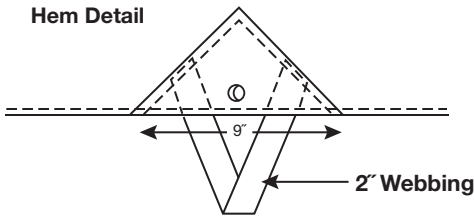

## STANDARD SIZES

12' X 30'	23' X 48'
12' X 60'	25' X 33'
15' X 54'	25' X 48'
18' X 36'	25' X 54'
18' X 48'	28' X 48'
20' X 48"	33' X 48'

**PROVEN:**  
In the HAY COVER business  
since 1968

# Heavy Duty Bale Covers

BY **INLAND PLASTICS LTD.**

Experience Manufacturing & Distributing Hay Covers In Canada And In The USA since 1968!

Hem Detail

Corner Detail

**Specifications:**

- A) Heavy reinforced super tough poly fabric 200 lb./in. tensile strength. Special treatment for long outdoor life. Beware of inferior fabrics.
- B) Rope is encased in the hem and a spur eyelet is set into 5 layers of material to give 500 lbs. of pull per eyelet. Webbing hook gives 535 lbs. per loop strength.
- C) Silver/Grey on outside to reflect light and black on inside to prevent greenhouseing.
- D) Versatile hem is designed for both pipe insertion and other conventional systems like rope, spiral pins, etc. See "Some Suggested Tie Down Methods"