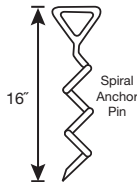

**500 lbs.  
pull  
strength**

eyelet for  
traditional  
tie down

2" webbing  
loop for easy  
pipe insert

**Versatile:**

## STANDARD SIZES

12' X 30'	23' X 48'
12' X 60'	25' X 33'
15' X 54'	25' X 48'
18' X 36'	25' X 54'
18' X 48'	28' X 48'
20' X 48"	33' X 48'

**PROVEN:**  
In the HAY COVER business  
since 1968

# Heavy Duty Bale Covers

BY **INLAND PLASTICS LTD.**

Experience Manufacturing & Distributing Hay Covers In Canada And In The USA since 1968!

Hem Detail

Corner Detail

**Specifications:**

- A) Heavy reinforced super tough poly fabric 200 lb./in. tensile strength. Special treatment for long outdoor life. Beware of inferior fabrics.
- B) Rope is encased in the hem and a spur eyelet is set into 5 layers of material to give 500 lbs. of pull per eyelet. Webbing hook gives 535 lbs. per loop strength.
- C) Silver/Grey on outside to reflect light and black on inside to prevent greenhouseing.
- D) Versatile hem is designed for both pipe insertion and other conventional systems like rope, spiral pins, etc. See "Some Suggested Tie Down Methods"